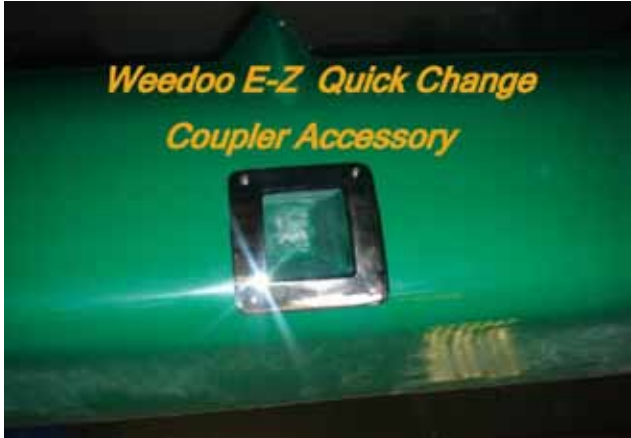

JoyStick-Control
Easy to Use

Weedoo®

Patent Pending

Weedoo E-Z Quick Change
Coupler Accessory